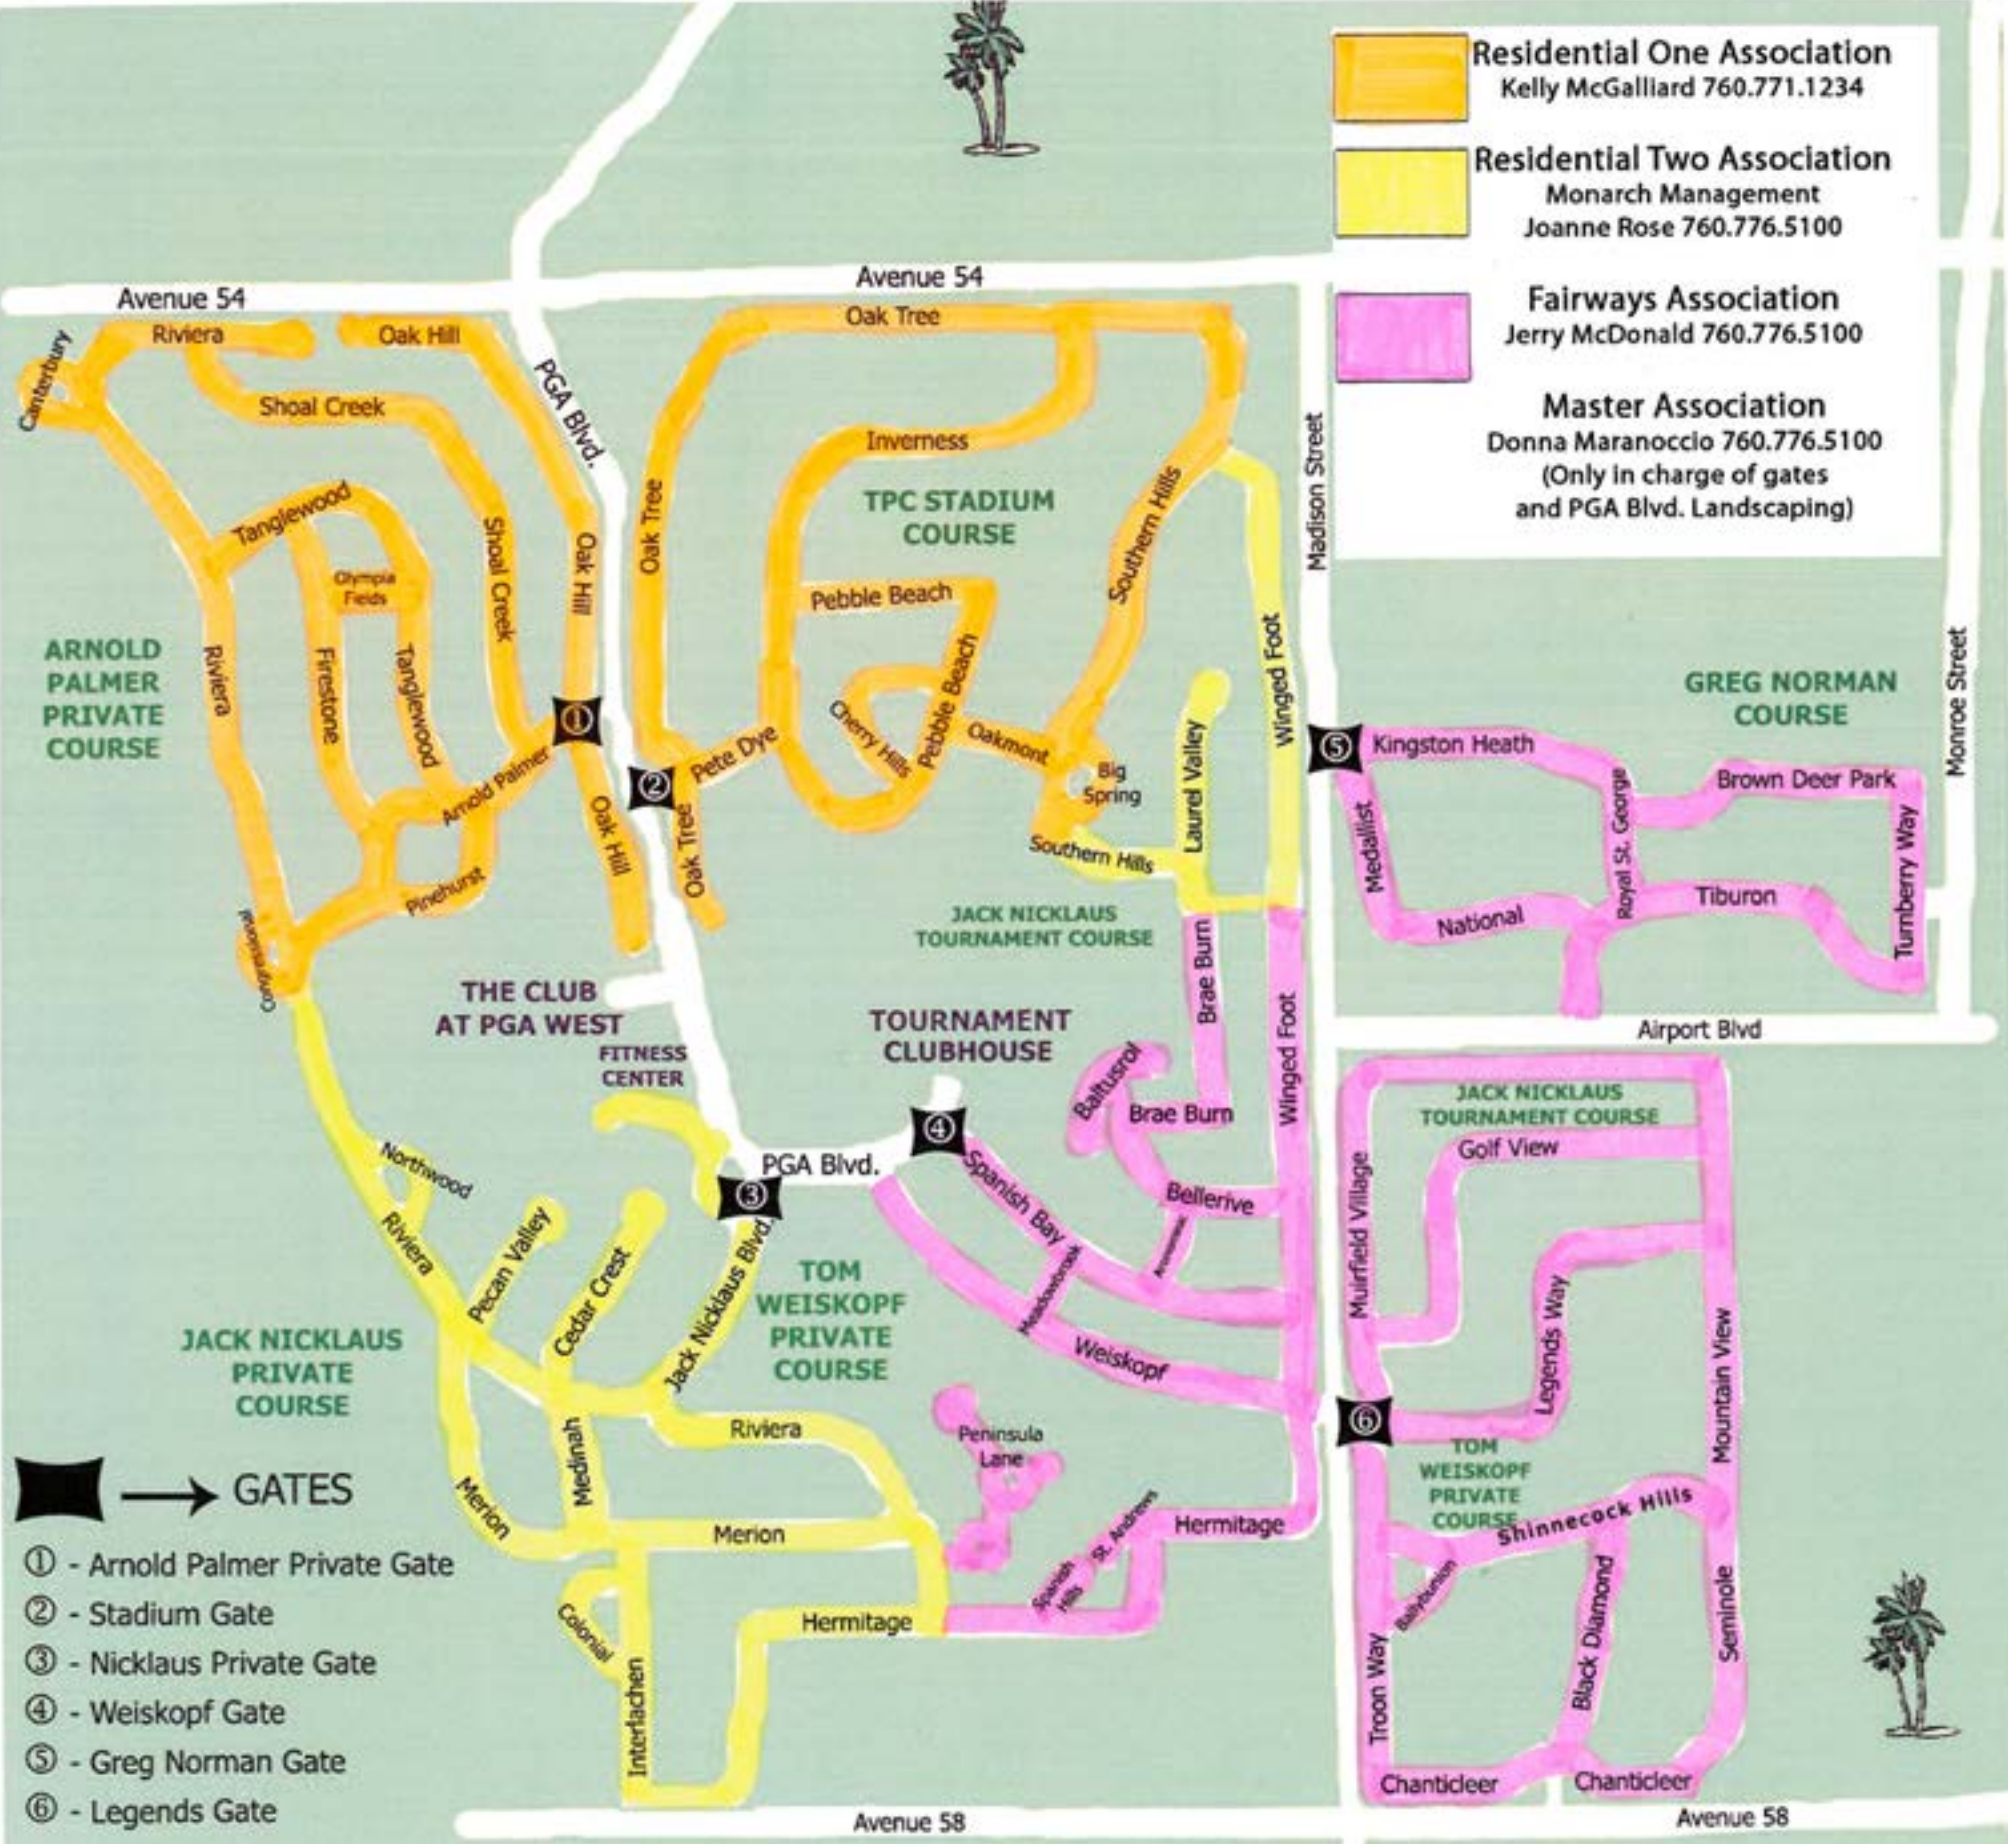

 Residential One Association  
Kelly McGalliard 760.771.1234

 Residential Two Association  
Monarch Management  
Joanne Rose 760.776.5100

 Fairways Association  
Jerry McDonald 760.776.5100

**Master Association**  
Donna Maranoccio 760.776.5100  
(Only in charge of gates  
and PGA Blvd. Landscaping)

-  **GATES**
- ① - Arnold Palmer Private Gate
  - ② - Stadium Gate
  - ③ - Nicklaus Private Gate
  - ④ - Weiskopf Gate
  - ⑤ - Greg Norman Gate
  - ⑥ - Legends Gate